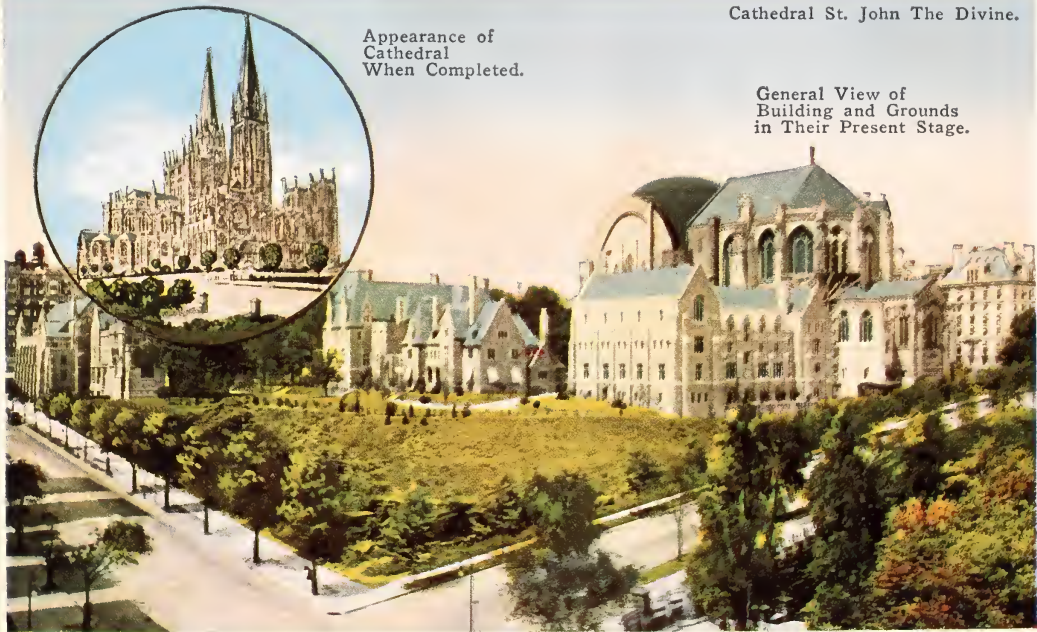

Cathedral St. John The Divine.

Appearance of
Cathedral
When Completed.

General View of
Building and Grounds
in Their Present Stage.

CATHEDRAL OF ST. JOHN, THE DIVINE.

This magnificent building is expected to cost \$10,000,000 before it is completed. It probably is the finest and best located cathedral in the world. The site is 250 feet above mean-tide, and the building 445 feet above its founda-tions will be visible 25 miles away.